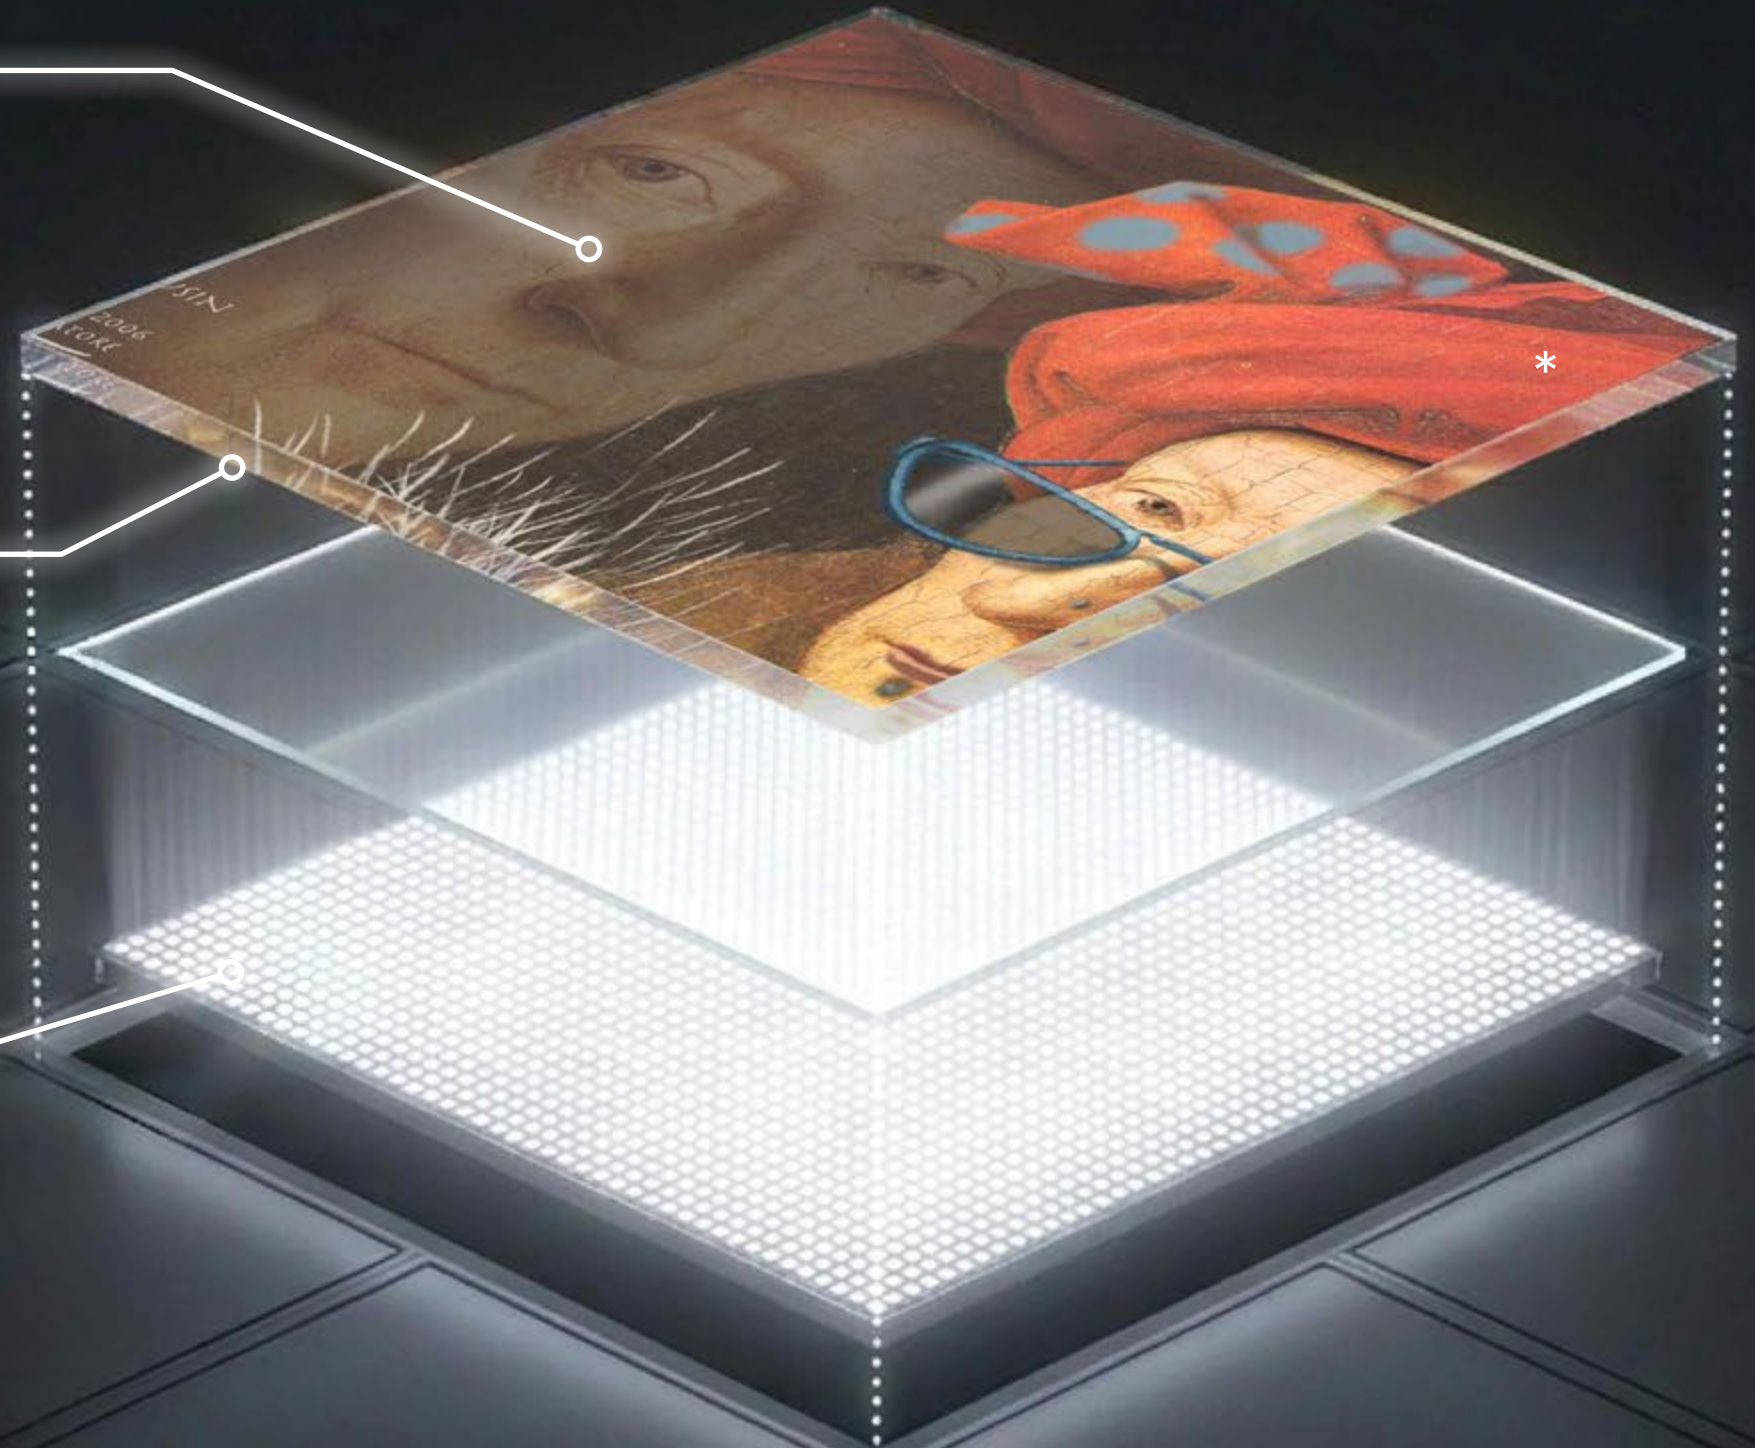

Anatomy of function

GLASS

Extreme Light laminated glass, 8 + 8 mm, thick, walkable, designed to integrate seamlessly with the raised floor systems.

PRINT

Translucent backlit print, allowing for uniform diffusion of the underlying light, enhancing the image and amplifying its visual impact.

LED

High-brightness, low-energy-consumption LED matrix, with a minimum lifespan of 30,000 hours and power consumption of just 30 watts.