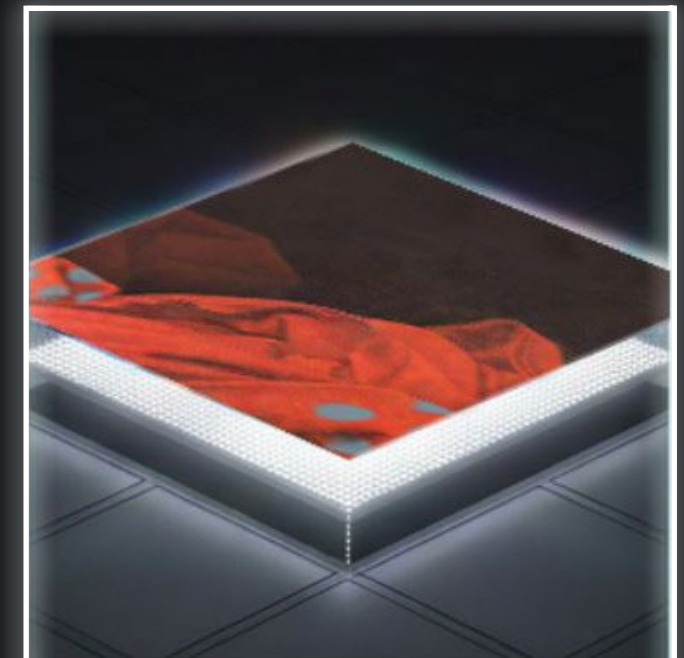

nesite

JUNO IN ART

A canvas of glass and light

nesite.com

Art in the floor space

JUNO IN ART is the Nesite system that integrates **light and artworks** into raised flooring, transforming the walking surface into an expressive canvas.

Anatomy of function

GLASS

Extreme Light laminated glass, 8 + 8 mm, thick, walkable, designed to integrate seamlessly with the raised floor systems.

PRINT

Translucent backlit print, allowing for uniform diffusion of the underlying light, enhancing the image and amplifying its visual impact.

Juno LED

Matte white Solid Surface LED panel, customisable with textures and screen prints. Ideal for creating minimalist and refined light trails.

Juno Smart

Printed glass panel, responsive to touch. Ideal for recreational and educational applications.

Juno Visual

High-strength tempered glass panel, suitable for floor-level multimedia projections.

Juno in Art

LED panel with backlit artistic print, in laminated glass, extreme light, walkable.

A new awareness of space