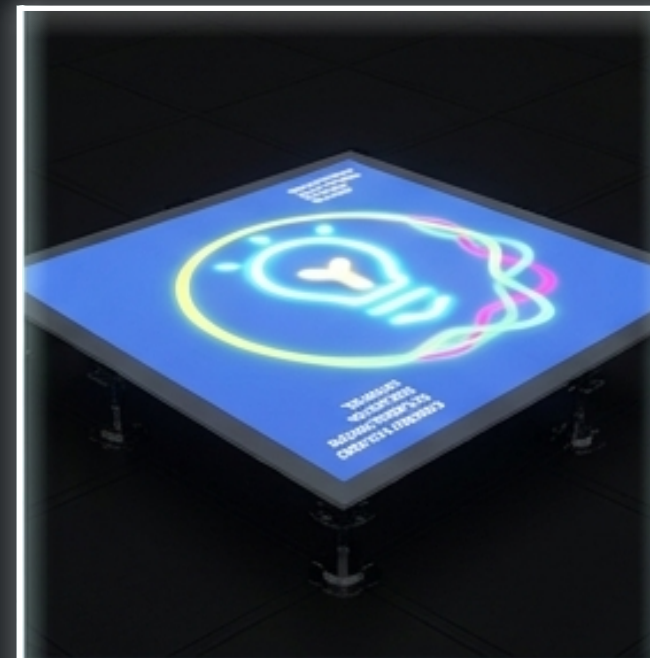

nesite

JUNO IN ART

A canvas of glass and light

nesite.com

Art in the floor space

JUNO IN ART is the Nesite system that integrates **light and artworks** into raised flooring, transforming the walking surface into an expressive canvas.

Anatomy of function

GLASS

Extreme Light laminated glass, 8 + 8 mm, thick, walkable, designed to integrate seamlessly with the raised floor systems.

PRINT

Translucent backlit print, allowing for uniform diffusion of the underlying light, enhancing the image and amplifying its visual impact.

Juno LED

Matte white Solid Surface LED panel, customisable with textures and screen prints. Ideal for creating minimalist and refined light trails.

Juno Smart

Printed glass panel, responsive to touch. Ideal for recreational and educational applications.

Juno Visual

High-strength tempered glass panel, suitable for floor-level multimedia projections.

Juno in Art

LED panel with backlit artistic print, in laminated glass, extreme light, walkable.

A new awareness of space