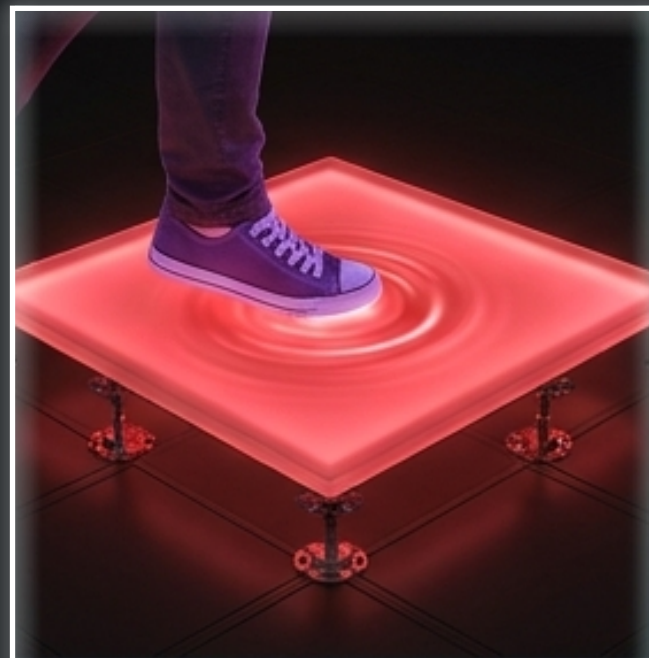

Anatomy of function

GLASS

Extreme Light laminated glass, 8 + 8 mm, thick, walkable, designed to integrate seamlessly with the raised floor systems.

PRINT

Translucent backlit print, allowing for uniform diffusion of the underlying light, enhancing the image and amplifying its visual impact.

LED

High-brightness, low-energy-consumption LED matrix, with a minimum lifespan of 30,000 hours and power consumption of just 30 watts.

THE IDEOLOGICAL
CLOSURE.

AN ACCUSATION

THE IDEOLOGICAL
CLOSURE.

The JUNO universe

Juno LED

Matte white Solid Surface LED panel, customisable with textures and screen prints. Ideal for creating minimalist and refined light trails.

Juno Smart

Printed glass panel, responsive to touch. Ideal for recreational and educational applications.